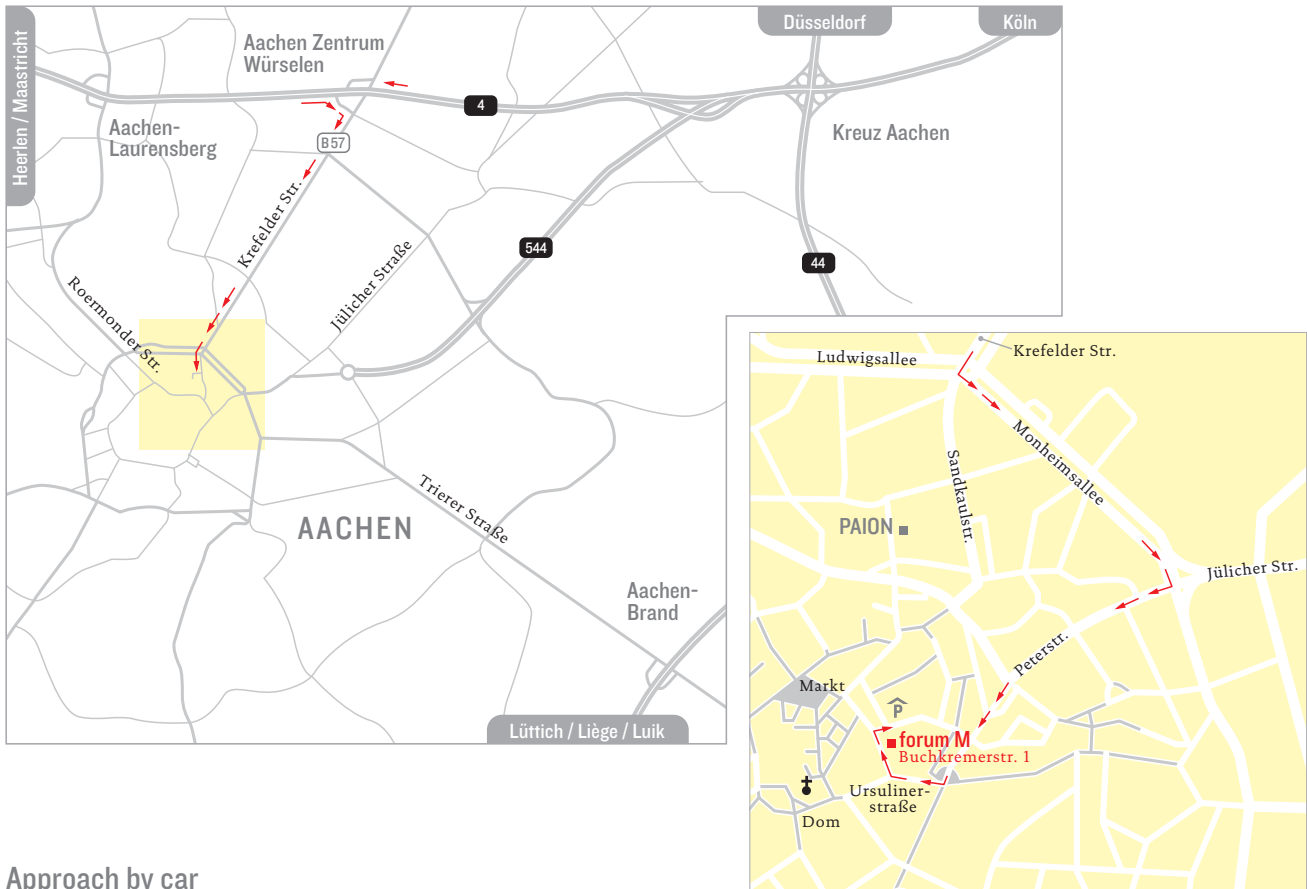

PAION AG Annual General Meeting

forum M, Buchkremerstrasse 1, 52062 Aachen, Germany

Approach by car

1. Approaching Aachen from Belgium, Dusseldorf or Cologne:

Use the motorway A4 (E40) or A44 (E40) until “Kreuz Aachen” junction.

Continue on the A4 (E 314) towards “Heerlen / Aachen Zentrum / Eindhoven / Antwerpen”.

Approaching from the Netherlands:

On passing the border, the motorway from the Netherlands will change into German A4 (E 314).

2. Leave the motorway at the next exit (exit no. 3, “Aachen Zentrum / Würselen”) and turn right in direction Aachen “Krefelder Strasse. B 57”.

3. Continue straight on for approx. 3 km. Coming down from the hill top there is a crossroads with traffic lights. Turn left into “Monheimsallee”.

5. Turning right at the next corner you will find a public parking block “Parkhaus Büchel”.

Approach by train

Take a taxi from the main railway station. It will take approx. 10 minutes to get to “forum M”.