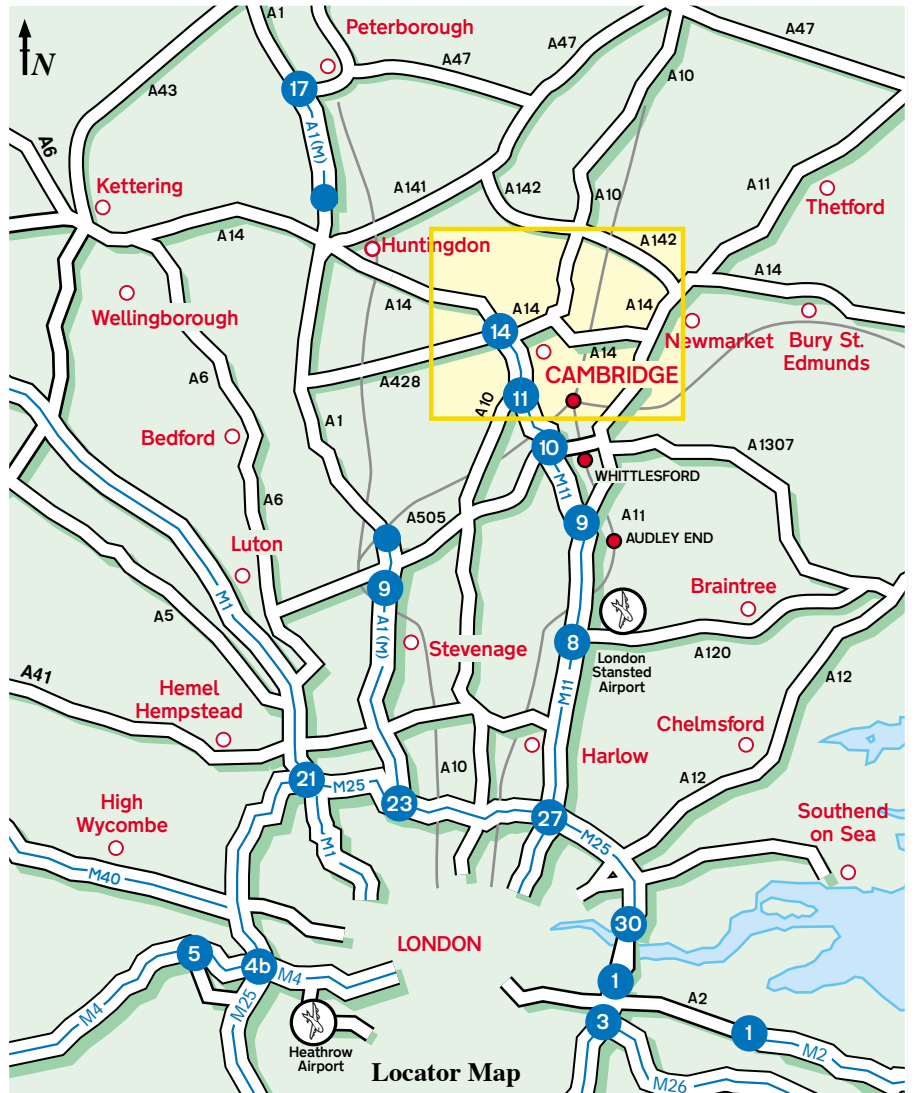

By Bus:
Routes 104 and 105 to Histon, from Drummer St Bus Station.

By Air:
Stansted Airport.

Head northbound M11 until Junction 14, then follow route map below.

Heathrow Airport.

Take the M4 westbound to Junction 4b and then take the M25 eastbound until you reach Junction 27. At Junction 27 take the M11 northbound to Junction 14. From this point follow route map below.

Locator Map

Distances to PAION UK Limited

	Approx.
Cambridge Station	15 minutes
Drummer St Bus Station	15 minutes
Stansted Airport	23 miles
Luton Airport	35 miles
Heathrow Airport	80 miles
Gatwick Airport	85 miles

Start here
A14 (Eastbound)

A14 West - (A1 North)

Start here
A428 (Eastbound)

A428 - Bedford (A1) Northampton

Start here
M11 (Northbound)

M11 - South

M11 Junction 14

HUNTINGDON ROAD
A1307
Cambridge City Centre

Start here
B1049 (Northbound)

Start here
A14 (Westbound)

A14 - Bury St Edmunds

Route Map